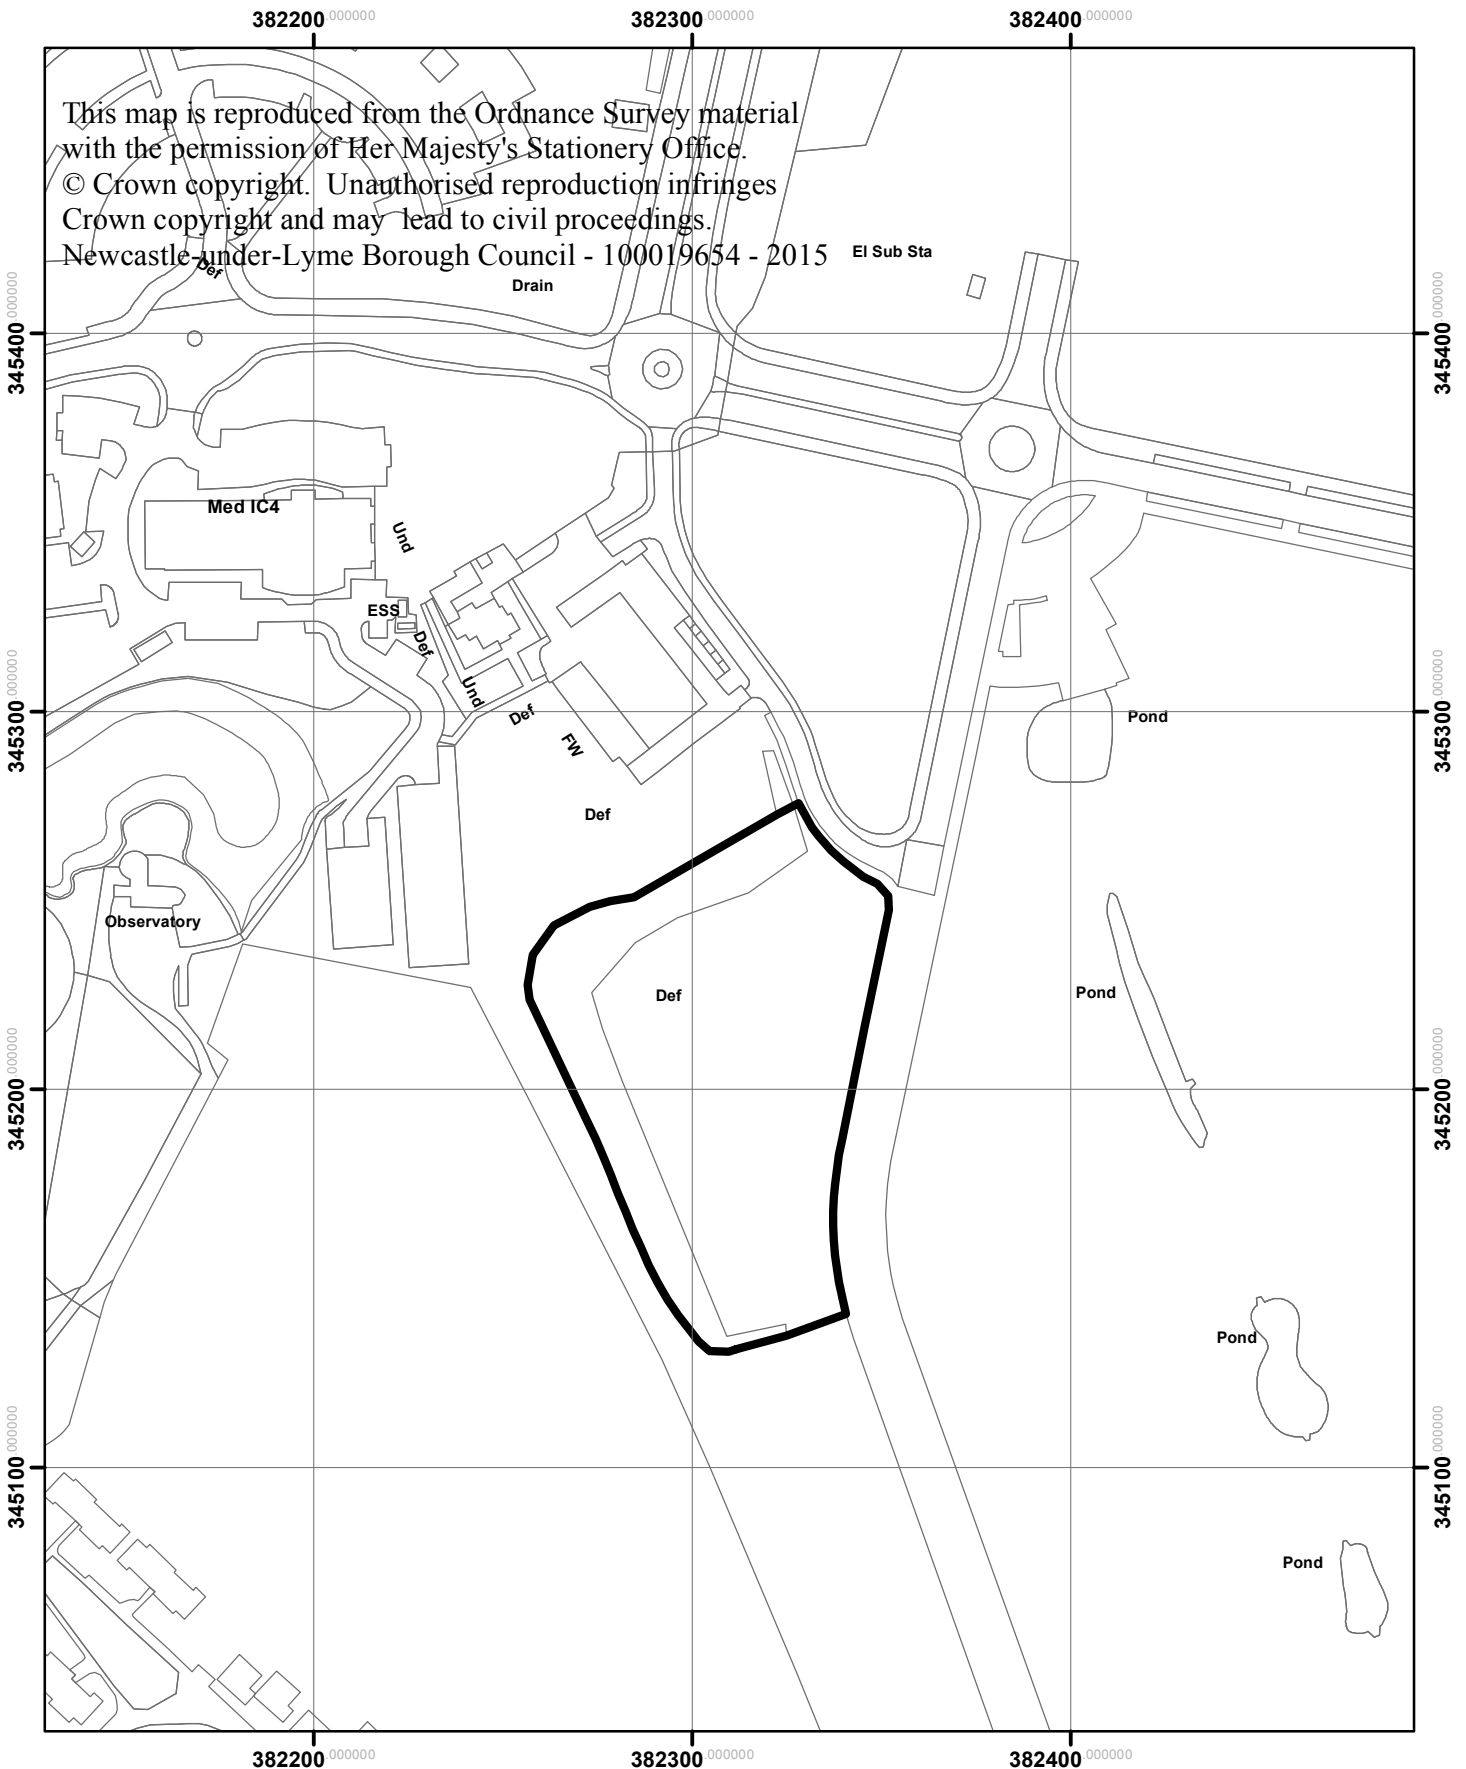

Keele IC5, Plot 5, Keele University Science and Business Park 15/00190/FUL

Newcastle under Lyme Borough Council
Planning & Development Services
Date 13.05.2015

1:2,000